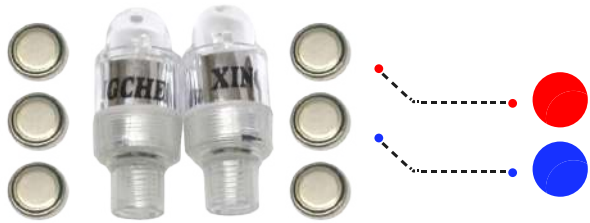

INTERMITENTES - LAMPARAS

TWGINTE01-AZ

INTERMITENES PLASTICO PARA
VALVULA C/PILAS (LUZ AZUL) EN
BLISTER "NITRO"

TWGINTE01

INTERMITENES PLASTICO PARA
VALVULA C/PILAS (LUZ MULTICO-
LOR) EN BLISTER "NITRO"

TWGINTE01-RO

INTERMITENES PLASTICO PARA
VALVULA C/PILAS (LUZ ROJA) EN
BLISTER "NITRO"