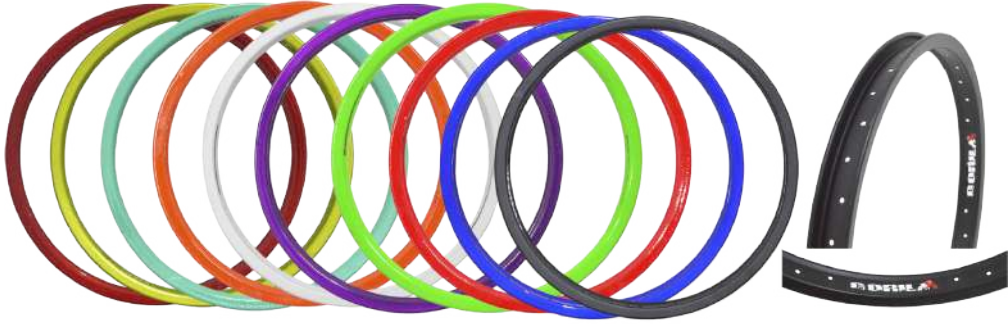

Rines

GORRIN01

RIN 20 X 2.125 BMX "GORILA" HEAVY DUTY 36H ACERO